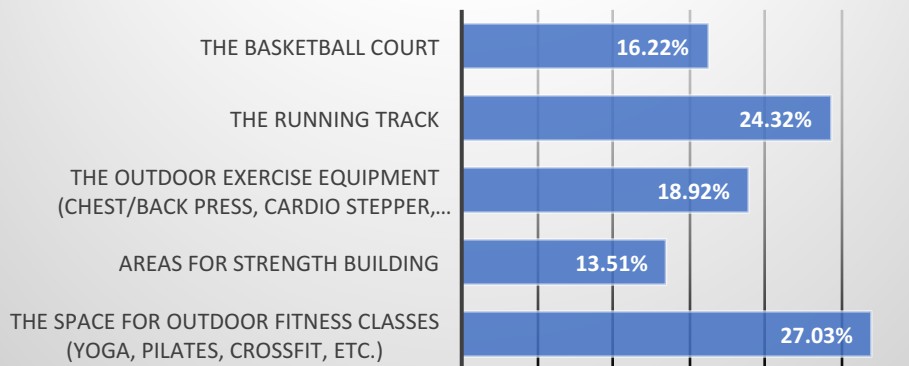

Q1 What is your favorite place at the Brickell Backyard?

Q2 At The Gym, what would you use the most?

Q3 What kind of exercise classes would you like?

Q4 Which is your favorite space along The Promenade?

Q5 What type of food would you like to see at The Promenade kiosks?