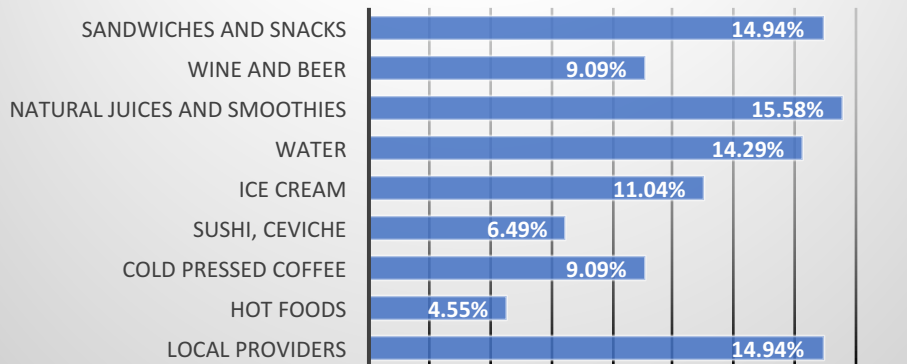

Q1 What is your favorite place at the Brickell Backyard?

Q2 At The Gym, what would you use the most?

Q3 What kind of exercise classes would you like?

Q4 Which is your favorite space along The Promenade?

Q5 What type of food would you like to see at The Promenade kiosks?