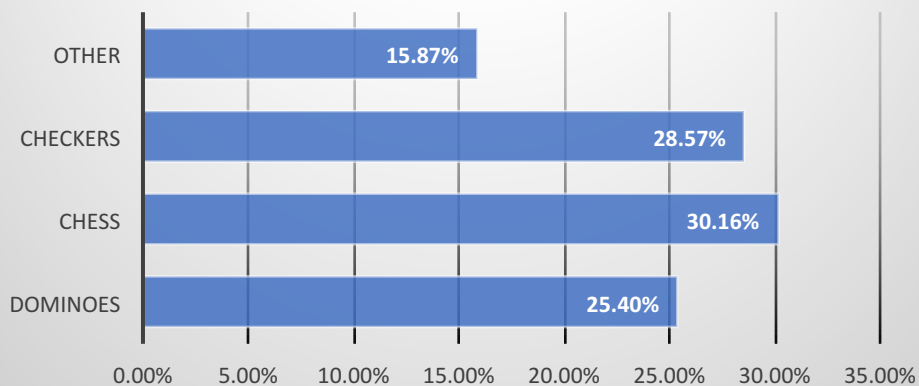

Q6 What kind of games would you like to play?