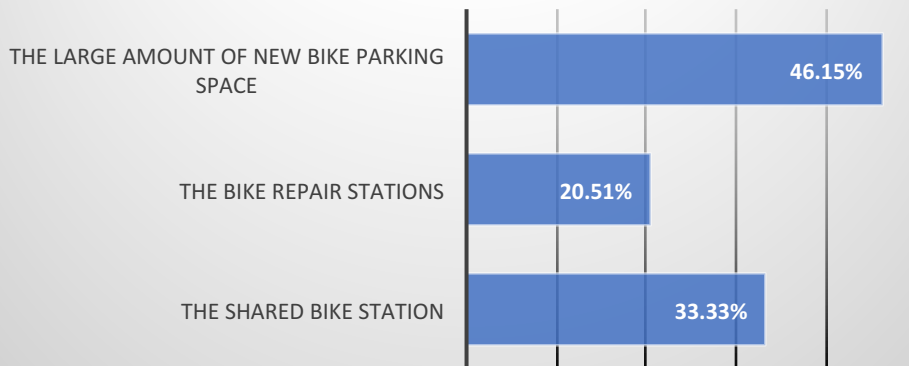

Q7 What would you use the most at the Bike Lot?