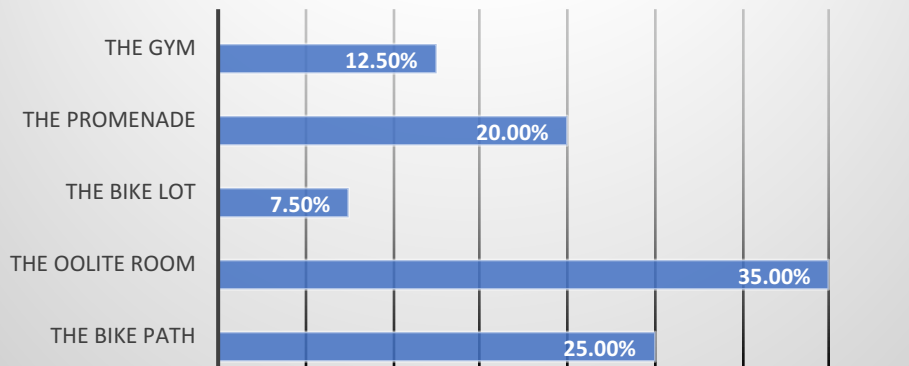

Q1 What is your favorite place at the Brickell Backyard?

Q2 At The Gym, what would you use the most?

Q3 What kind of exercise classes would you like?

Q4 Which is your favorite space along The Promenade?

Q5 What type of food would you like to see at The Promenade kiosks?