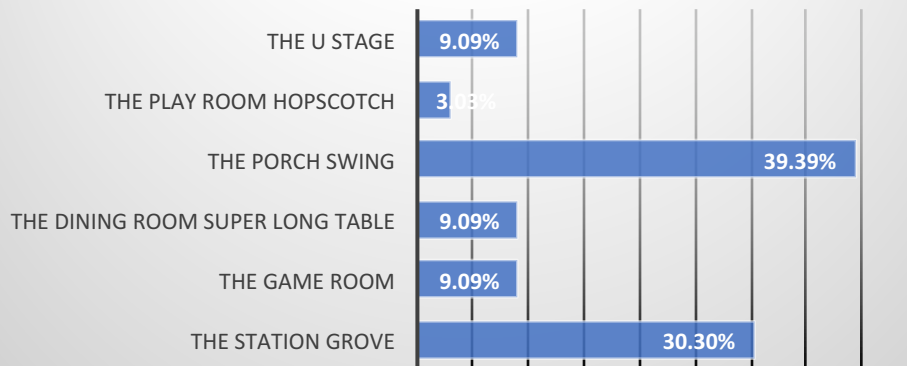

Q1 What is your favorite place at the Brickell Backyard?

Q2 At The Gym, what would you use the most?

Q3 What kind of exercise classes would you like?

Q4 Which is your favorite space along The Promenade?

Q5 What type of food would you like to see at The Promenade kiosks?