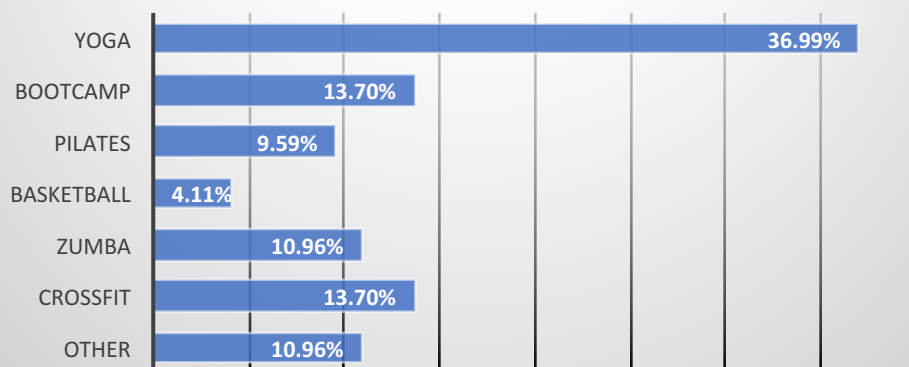

Q1 What is your favorite place at the Brickell Backyard?

Q2 At The Gym, what would you use the most?

Q3 What kind of exercise classes would you like?

Q4 Which is your favorite space along The Promenade?

Q5 What type of food would you like to see at The Promenade kiosks?