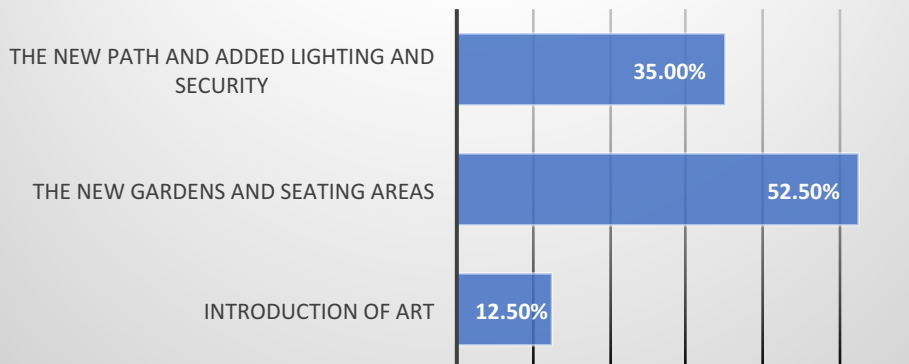

Q8 What is the most successful part fo the Oolite room?